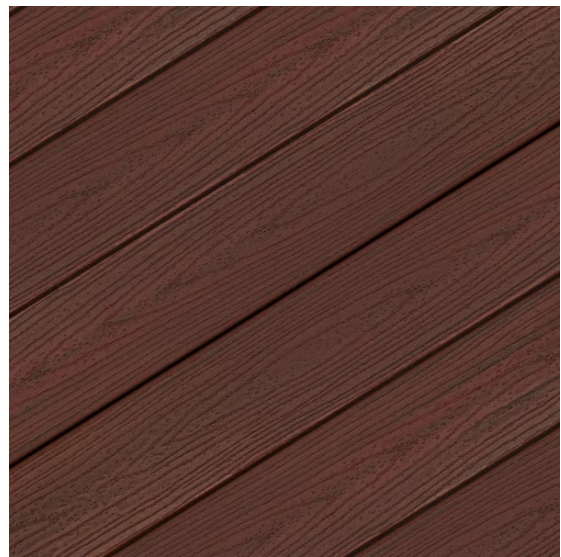

Spiced Rum

ICON offers two composite decking colors. Perfect for our Trail Series Shelters and Bridges.

*actual colors may vary from physical samples

*physical samples are available upon request

1455 Lincoln Ave | Holland, Michigan 49423

(800) 748-0985 | (616)-369-0919 | FAX (616) 748-0995 www.iconshelters.com | info@iconshelters.com