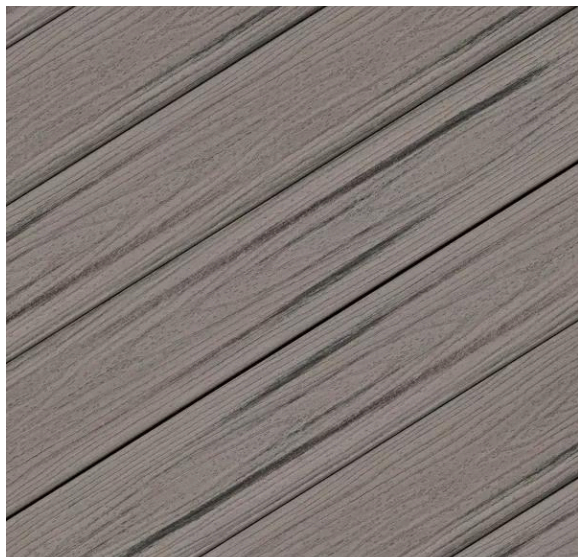

Standard Recycled Plastic Lumber Colors

Island Mist