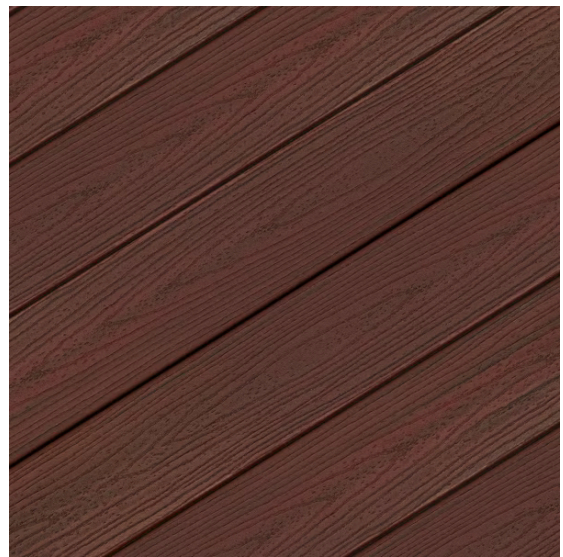

Spiced Rum

ICON offers two composite decking colors. Perfect for our Trail Series Shelters and Bridges.

*actual colors may vary from physical samples

*physical samples are available upon request

1455 Lincoln Ave | Holland, Michigan 49423

(800) 748-0985 | (616)-369-0919 | FAX (616) 748-0995 www.iconshelters.com | info@iconshelters.com